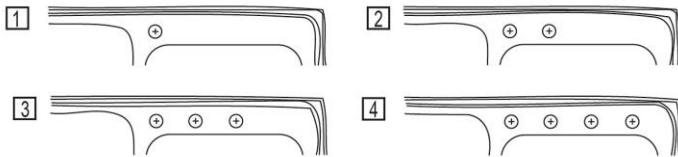

**PRODUCT SPECIFICATIONS**

Elkay Lustertone™ Classic Stainless Steel 37" x 22" x 10" Offset Double Bowl Drop-in Sink. Sink is manufactured from 18 gauge 304 Stainless Steel with a Lustrous Satin finish, Rear Center drain placement, and Sides and Bottom pads.

<b>Installation Type:</b>	Drop-in
<b>Material:</b>	304 Stainless Steel
<b>Finish:</b>	Lustrous Satin
<b>Gauge:</b>	18
<b>Sound Deadening:</b>	Sides and Bottom pads
<b>Number of Bowls:</b>	2
<b>Sink Dimensions:</b>	37" x 22" x 10"
<b>Bowl 1 Dimensions:</b>	14" x 18" x 9-7/8"
<b>Bowl 2 Dimensions:</b>	16" x 16" x 7-7/8"
<b>Drain Size:</b>	3-1/2" (89mm)
<b>Drain Location:</b>	Rear Center
<b>Minimum Cabinet Size:</b>	42"
<b>Mounting Hardware:</b>	Part # 64090014 included for countertops up to 3/4" (19mm) thick
<b>Template Included:</b>	No
<b>Cutout Template #:</b>	<a href="#">1000001267</a>

Template is available for download at [elkay.com](#). CAD software will be required to open the template.

**Cutout Dimensions for Drop-in Installation:**

36-3/8" x 21-3/8" (924mm x 543mm) with 1-1/2" (38mm) corner radius

**Hole Drilling Configurations:**

1-1/2" (38mm) Diameter Faucet Holes on 4" (102mm) Centers

**A Century of Tradition and Quality.**

For more than 100 years, Elkay has been making innovative products and providing exceptional customer care. We take pride in offering plumbing products that make life easier, inspire change and leave the world a better place.