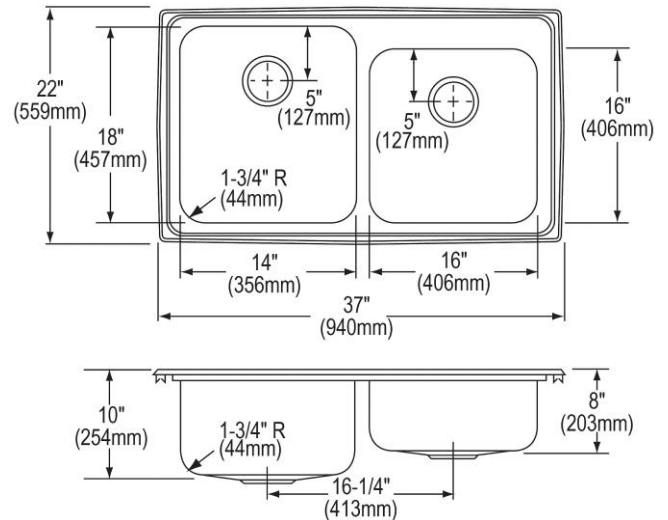

A Century of Tradition and Quality.

For more than 100 years, Elkay has been making innovative products and providing exceptional customer care. We take pride in offering plumbing products that make life easier, inspire change and leave the world a better place.

Product Compliance: ASME A112.19.3/CSA B45.4
Buy American Act

Sinks are listed by IAPMO® as meeting the applicable requirements of the Uniform Plumbing Code®, International Plumbing Code®, and National Plumbing Code of Canada.

[Clean and Care Manual (PDF)](#)

[Installation Instructions (PDF) - 1000005236](#)

[Warranty (PDF)](#)